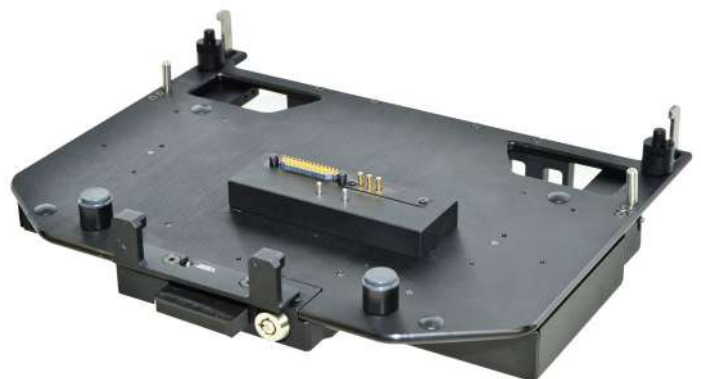

PUBLIC SAFETY & EMERGENCY SERVICE

INDUSTRIAL MANUFACTURING

UTILITY

DOCKING SOLUTIONS

Office Dock with 120W AC Adapter

Ports:

- DC-in jack x 1
- 10/100/1000 Ethernet (RJ-45) x 1
- USB 3.0 (type A) x 2
- USB 2.0 (type A) x 2
- DP (DisplayPort) port x 1
- HDMI port (type A) x 1
- VGA port x 1
- Serial COM port (D-sub) x 1
- Audio out jack
- Microphone in jack

Size: 322 mm (W) x 321 mm (D) x 78 mm (H)

Weight: 2.88 kg

Part Number:

DDXS4_

Vehicle Dock with Tri-RF Pass-through (PMT)

Ports:

- DC-in jack x 1
- 10/100/1000 Ethernet (RJ-45) x 1
- USB 3.0 (type A) x 2
- USB 2.0 (type A) x 2
- DP (DisplayPort) port x 1
- HDMI port (type A) x 1
- VGA port x 1
- Serial COM port (D-sub) x 1
- Audio out jack
- Microphone in jack
- GPS/WWAN/WLAN Pass-through

Size: 350 mm (W) x 294.6 mm (D) x 82.6 mm (H)

Weight: 3.42 kg

Part Number:

TVPS4P

DOCKING SOLUTIONS

Vehicle Dock without Tri-RF Pass-through (PMT)

Ports:

- DC-in jack x 1
- 10/100/1000 Ethernet (RJ-45) x 1
- USB 3.0 (type A) x 2
- USB 2.0 (type A) x 2
- DP (DisplayPort) port x 1
- HDMI port (type A) x 1
- VGA port x 1
- Serial COM port (D-sub) x 1
- Audio out jack
- Microphone in jack

Part Number:
DB2S4X

Battery Charger - 2 bays

Part Number:
DC2S4_

Supports both main and second battery
Supports up to three 2-Bay Chargers daisy chained together using the attached DC-out cable.
Power Input: 100-240V, 50-60Hz, 65W AC Adapter
Dimensions: 151 mm (W) x 151 mm (D) x 95 mm (H)
Weight: 0.64kg