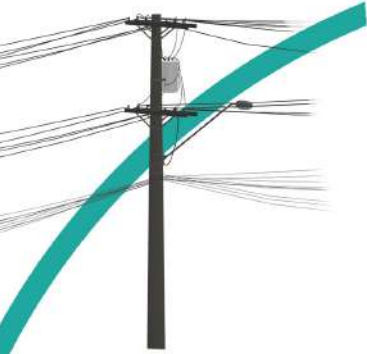

VERSATILE SOLUTIONS FOR THE MODERN WORKFORCE

UTILITY