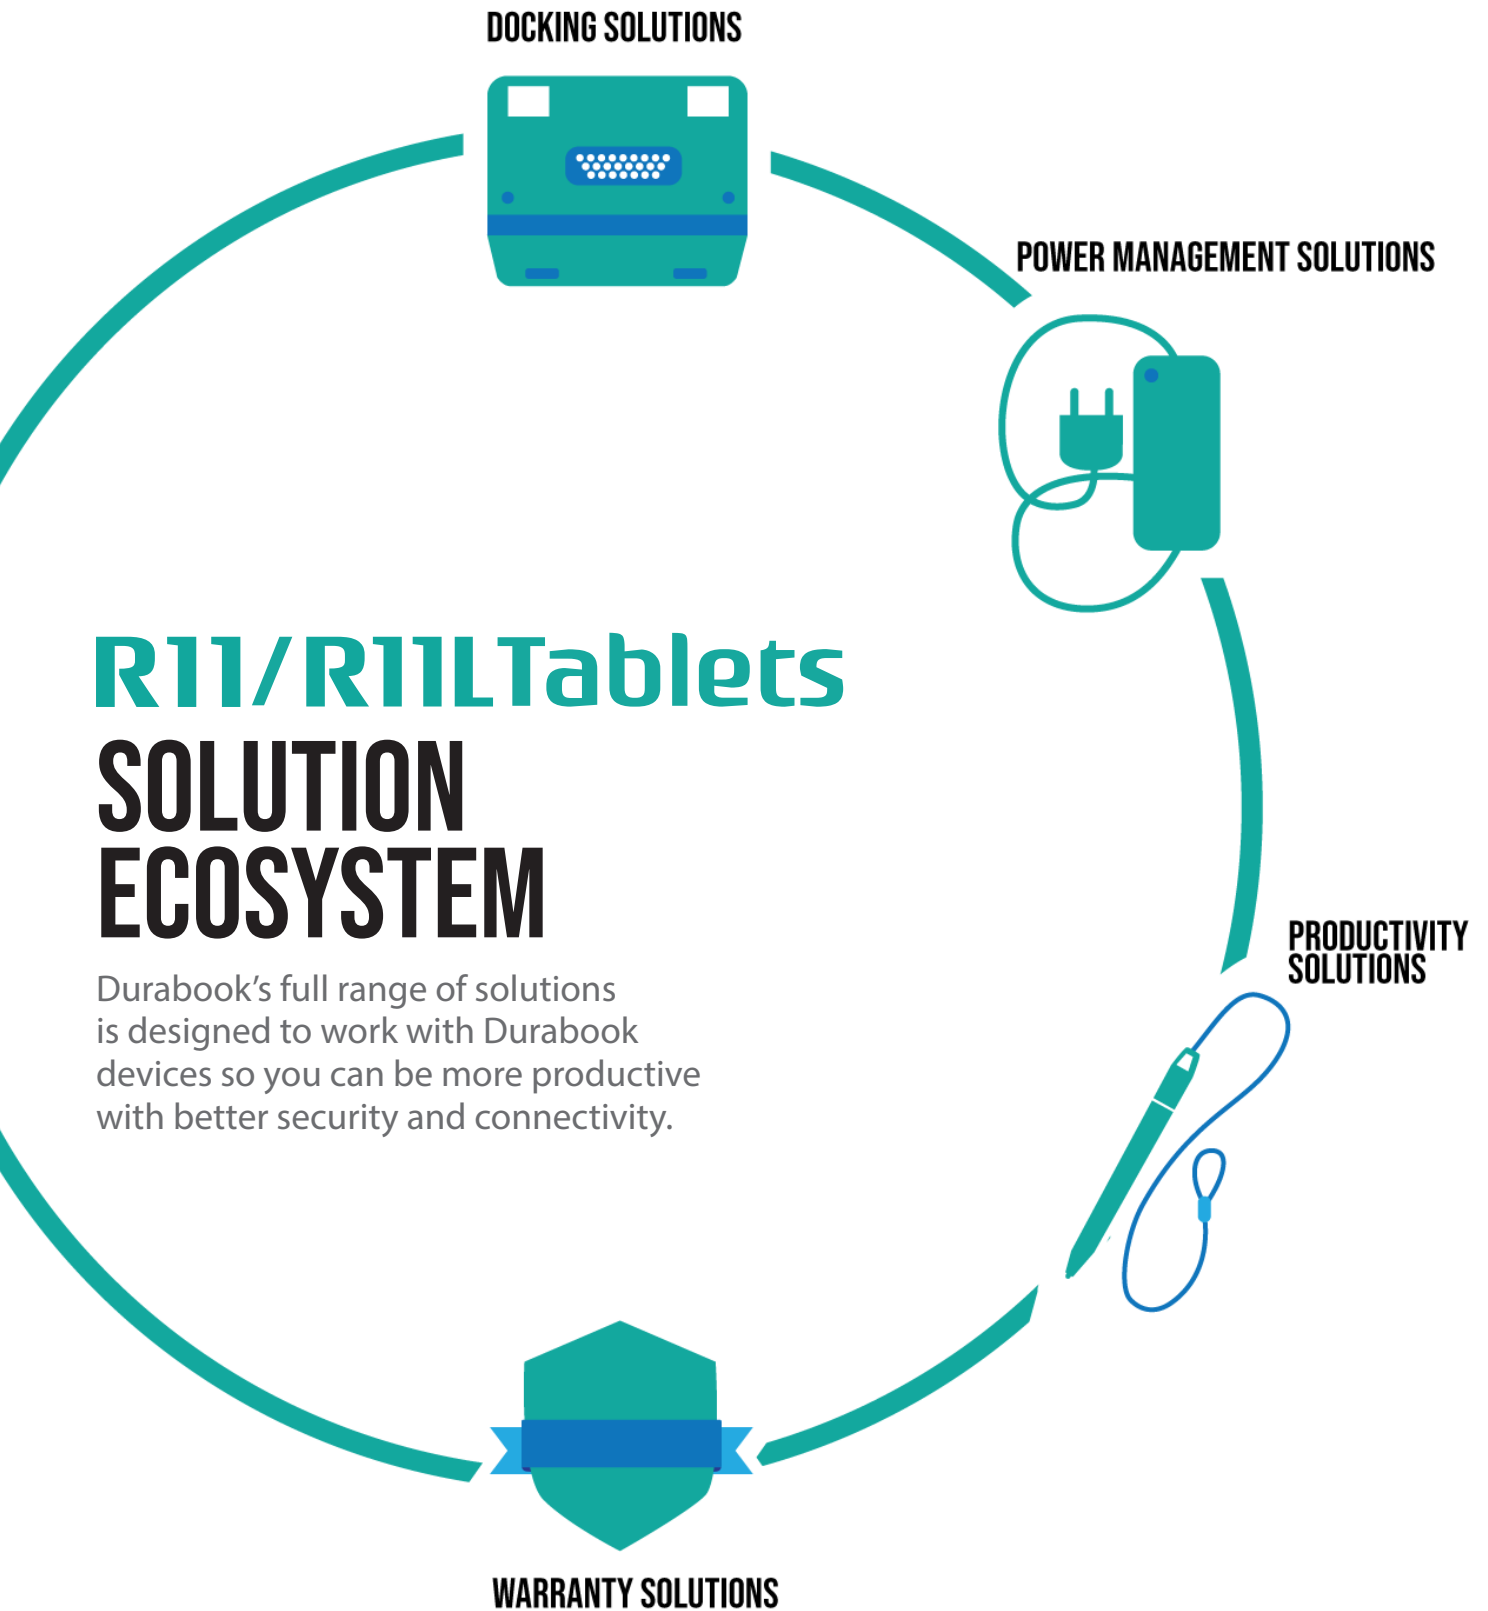

R11/R11L TABLETS SOLUTION ECOSYSTEM

All accessories in the guide are fully tested in-house and in the Durabook factory by Durabook Engineers.